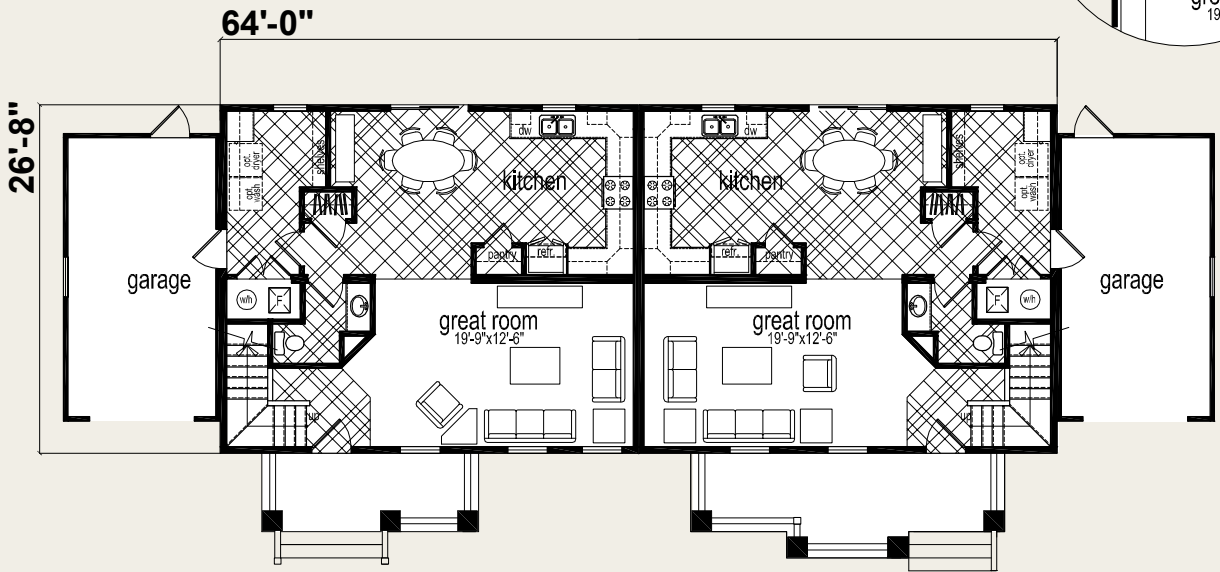

KENNEDY

Kennedy: 1,706 sq/ft each dwelling unit (not including porches/decks and garage where applicable), 3 Bedrooms/2.5 Bathrooms

second floor
853 sq/ft - each dwelling unit

optional kitchen

first floor
853 sq/ft - each dwelling unit