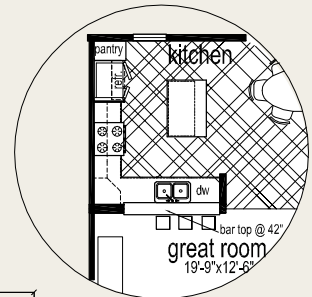

KENNEDY

Kennedy: 1,706 sq/ft each dwelling unit (not including porches/decks and garage where applicable), 3 Bedrooms/2.5 Bathrooms

second floor
853 sq/ft - each dwelling unit

optional kitchen

first floor
853 sq/ft - each dwelling unit